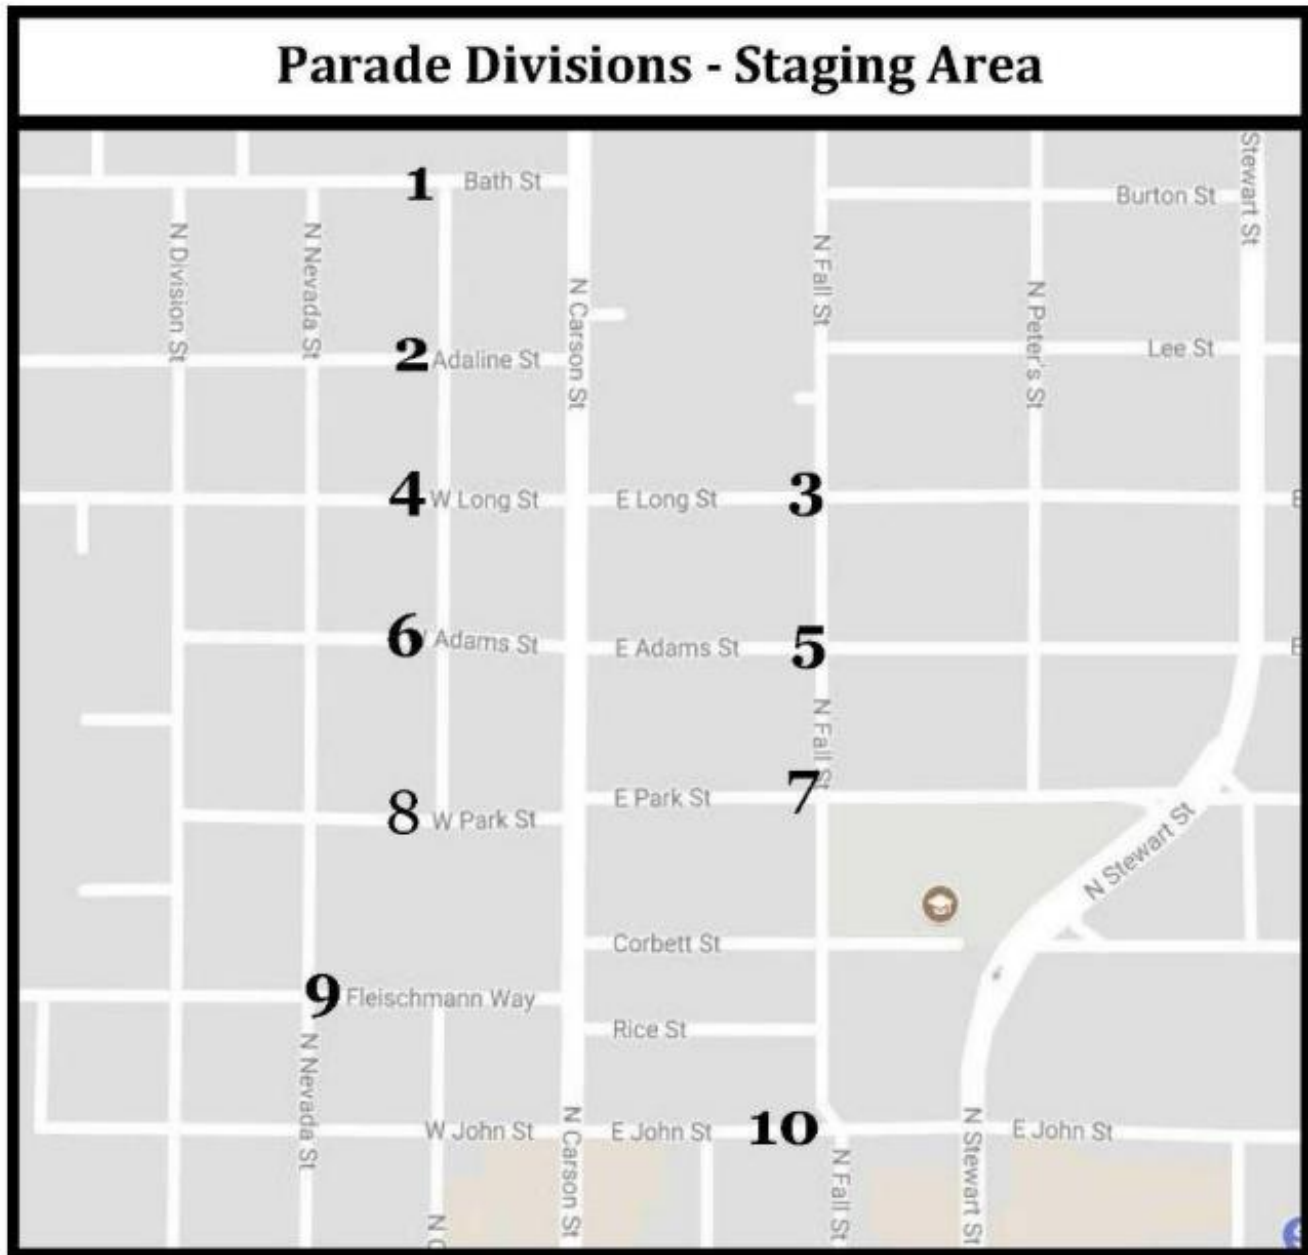

Parade Maps

Bus Route after Drop Off

Emergency Exits

Portable Toilet Locations at Staging Area

Parade Dispersal Area