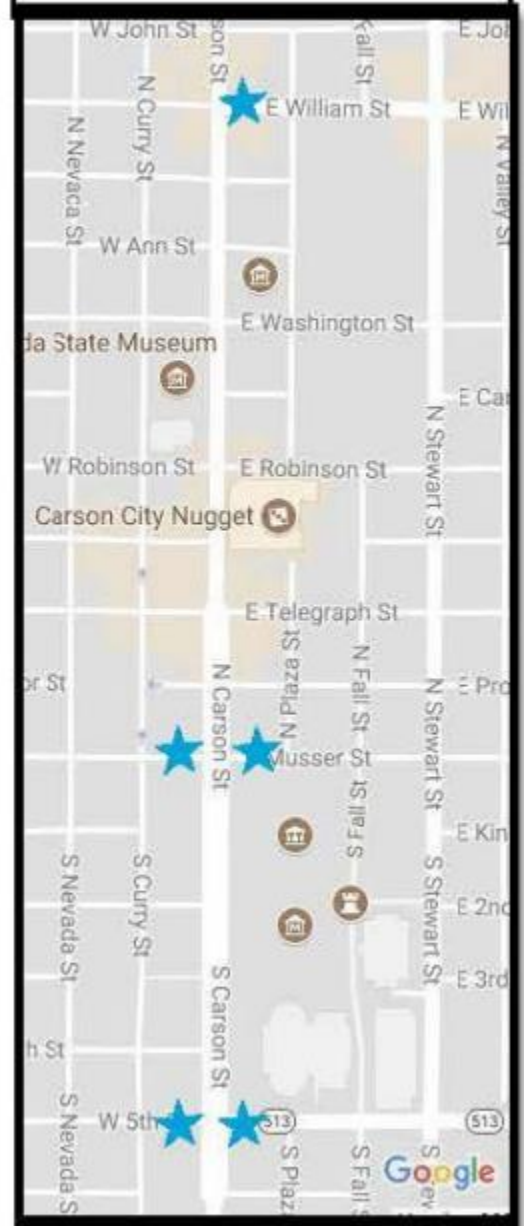

Parade Maps

Bus Route after Drop Off

Emergency Exits

Portable Toilet Locations at Staging Area

Parade Dispersal Area